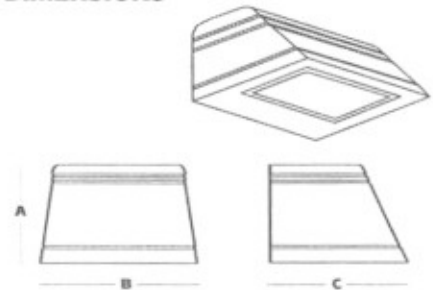

DIMENSIONS

	A	B	C
TWSMC	7.0"	16.5"	9.25"
TWSL	9.45"	24.0"	13.75"

VOLTAGE

120	120 volt
277	277 volt
MT	Multi-Tap

OPTIONS

OSL	Quartz re-strike with lamp
PC	Button-type photocell (must specify voltage)
F	Single fusing
FF	Double fusing
EM12³	1 MR11/MR16 two pin socket for 12v power (by others) 35w max. 35w MR11 lamp included.
2EM12³	2 MR11/MR16 two pin sockets for 12v power (by others) 35w max. 35w MR11 lamp included.

ACCESSORIES

EM	Remote emergency ballast (fluorescent only)

¹ Consult factory for other lamp wattages and sources.
² Other finishes available. Consult factory.
³ TWSL housing formed aluminum only. Cast version to be substituted when available.
⁴ Available in 120 volt only.
⁵ Not available with LED source.

A HUBBELL LIGHTING, INC. COMPANY

Performance Designed Lighting Products

1085 Johnson Drive • Buffalo Grove, IL 60089 • TOLL-FREE: 800-544-4848 • PHONE: 847-279-0627 • FAX: 847-279-0642

www.securitylighting.com