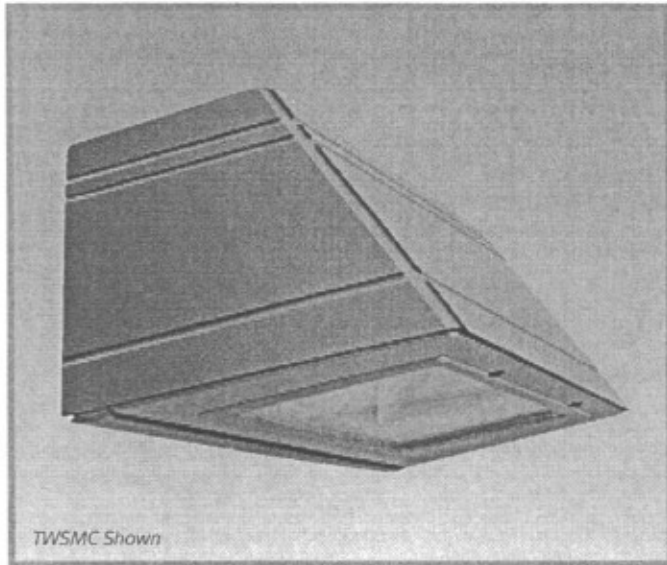

Fixture Specifications

FEATURES

- Spun aluminum reflector
- Suitable for use in wet location
- Shipped with lamp (except incandescent)

DIMENSIONS

ORDERING INFORMATION

SAMPLE CATALOG NUMBER

RLM **XXXXX** **XX** **SX** **XX** **XX**

RB Remote ballast

RW Remote weather-proof ballast

00 Incandescent

VOLTAGE

12 120V

27 277V

¹ Consult factory for other lamp wattages and sources.
² Consult factory for other available finishes.

A	B
12.0"	24.75" (S3)
	28.0" (S7)
	29.75" (S8)

TRAPEZOIDAL WALL SCONCE

The TWS Series trapezoidal wall sconce offers unique styling and maximum versatility with two sizes, multiple light sources, and a variety of finishes. The downlight-only design features a maximum cutoff distribution with exceptional horizontal illumination.