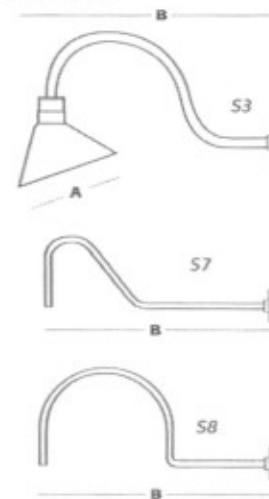

Fixture Specifications

FEATURES

- Spun aluminum reflector
- Suitable for use in wet location
- Shipped with lamp (except incandescent)

DIMENSIONS

ORDERING INFORMATION

SAMPLE CATALOG NUMBER

RLM **XXXXX** **XX** **SX** **XX** **XX**