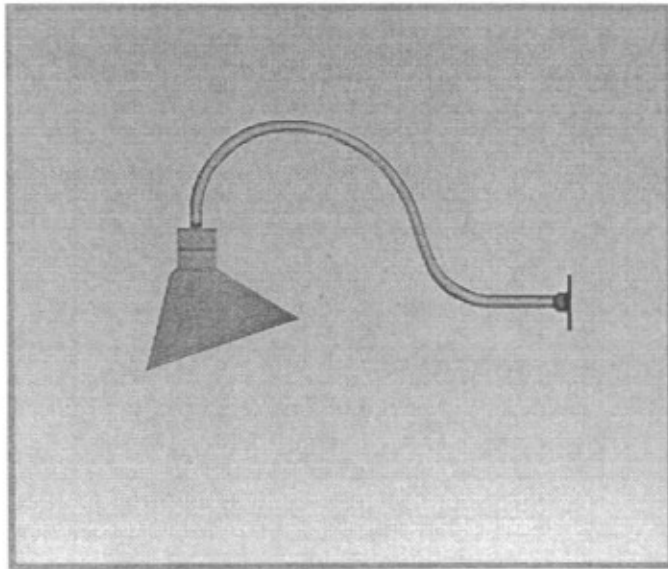

ANGLE REFLECTOR WALL SCONCE

The RLM Series provides building facade and signage illumination with maximum versatility. Various mounting, lamp sources, and color options make this series an attractive addition to any building design.

Fixture Specifications

FEATURES

- Spun aluminum reflector
- Suitable for use in wet location
- Shipped with lamp (except incandescent)

DIMENSIONS

ORDERING INFORMATION

SAMPLE CATALOG NUMBER

RLM **XXXXX** **XX** **SX** **XX** **XX**