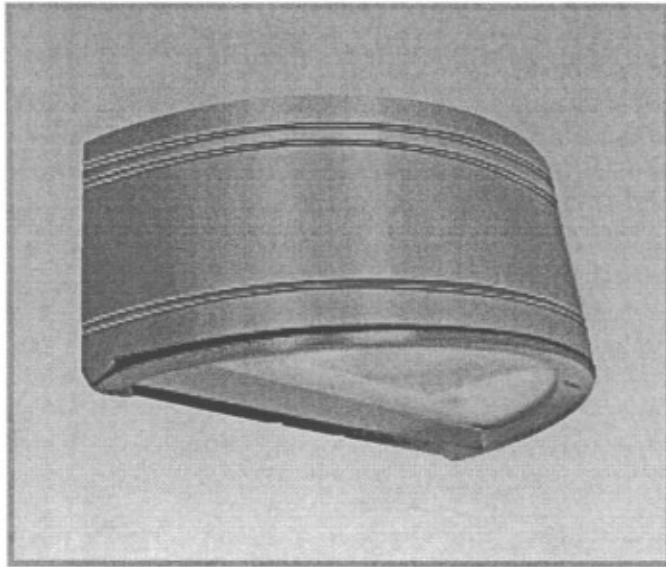

RADIUS WALL SCONCE

The RWSC Series radius wall sconce offers maximum versatility with multiple light sources and finishes. The available combination of uplight/downlight washes the building facade while the radial soft form housing will complement similar architectural design elements.

Fixture Specifications

FEATURES

- Durable cast aluminum housing
- Available in various lighting distributions for maximum versatility
- Integrated design eliminates high angle brightness
- Luminaire finished in weatherproof powder-coat paint
- Completely sealed, flat tempered glass lenses suitable for use in wet location
- Ships complete with lamp

ORDERING INFORMATION

SAMPLE CATALOG NUMBER

RWSC   **XXXXXX**   **XX**   **XX**   **XXX**
Series   Wattage/Source   Distribution   Finish   Voltage

SERIES	
RWSC	Radius Wall Sconce

WATTAGE/SOURCE	
70PMH	70 watt pulse start metal halide
100PMH	100 watt pulse start metal halide
150PMH	150 watt pulse start metal halide
70HPS	70 watt high pressure sodium
100HPS	100 watt high pressure sodium
150HPS	150 watt high pressure sodium
26QF	26 watt quad tube fluorescent
32TRF	32 watt triple tube fluorescent
42QF	42 watt quad tube fluorescent
30LED	30 watt LED**

DISTRIBUTION	
UD	Up/Downlight
WD	Downlight only (wide distribution)- standard
FT	Downlight only (forward throw)

FINISH*	
DB	Dark Bronze
BK	Black
WH	White
PS	Platinum Silver

1. 1 Consult factory for other lamp wattage and sources.
2. 2 Other finishes available. Consult factory.
3. 3 Available in 120 volt only.
4. 4 Available with WD distribution only.
5. 5 Not for use with LED sources.