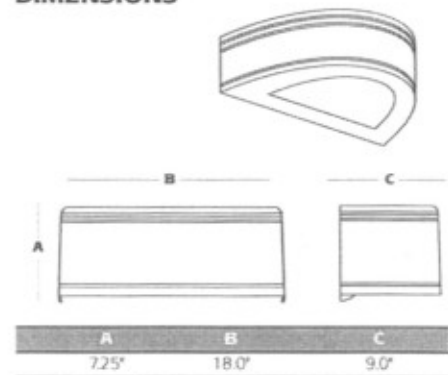

DIMENSIONS

VOLTAGE	
120	120 volt
277	277 volt
MT	Multi-Tap

OPTIONS	
OSL	Quartz re-strike with lamp
F	Single fusing
FF	Double fusing
EM12	1 MR11/MR16 two pin socket for 12v power (by others) 35w max. 35w MR11 lamp included.
2EM12	2 MR11/MR16 two pin sockets for 12v power (by others) 35w max. 35w MR11 lamp included.

ACCESSORIES	
EM	Remote emergency ballast (fluorescent only)

A HUBBELL LIGHTING, INC. COMPANY

Performance Designed Lighting Products

1085 Johnson Drive • Buffalo Grove, IL 60089 • TOLL-FREE: 800-544-4848 • PHONE: 847-279-0627 • FAX: 847-279-0642

www.securitylighting.com